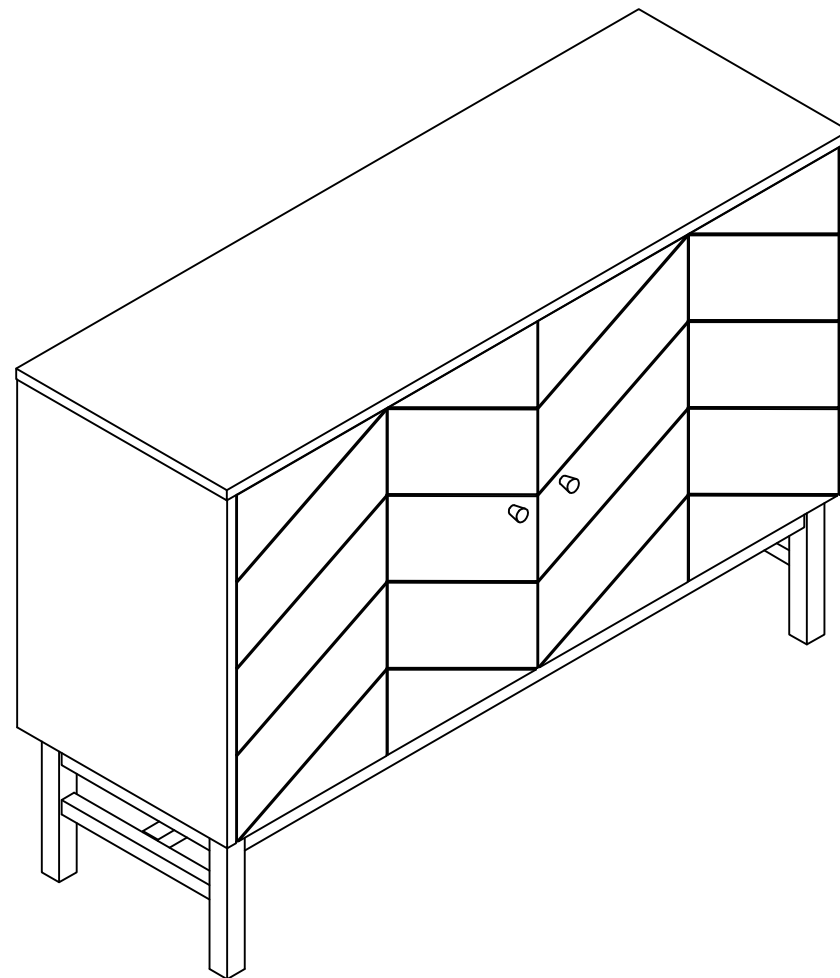

ASSEMBLY INSTRUCTION

ROWICO.

Item Name: Webster sideboard 124 white or grey/white

ART NO: 118811/118815

ASSEMBLY INSTRUCTION

ROWICO.

Item Name: Webster sideboard 124 white or grey/white

ART NO: 118811/118815

Do not use power tools

ASSEMBLY INSTRUCTION

ROWICO.

Item Name: Webster sideboard 124 white or grey/white

ART NO: 118811/118815

ASSEMBLY INSTRUCTION

ROWICO.

Item Name: Webster sideboard 124 white or grey/white