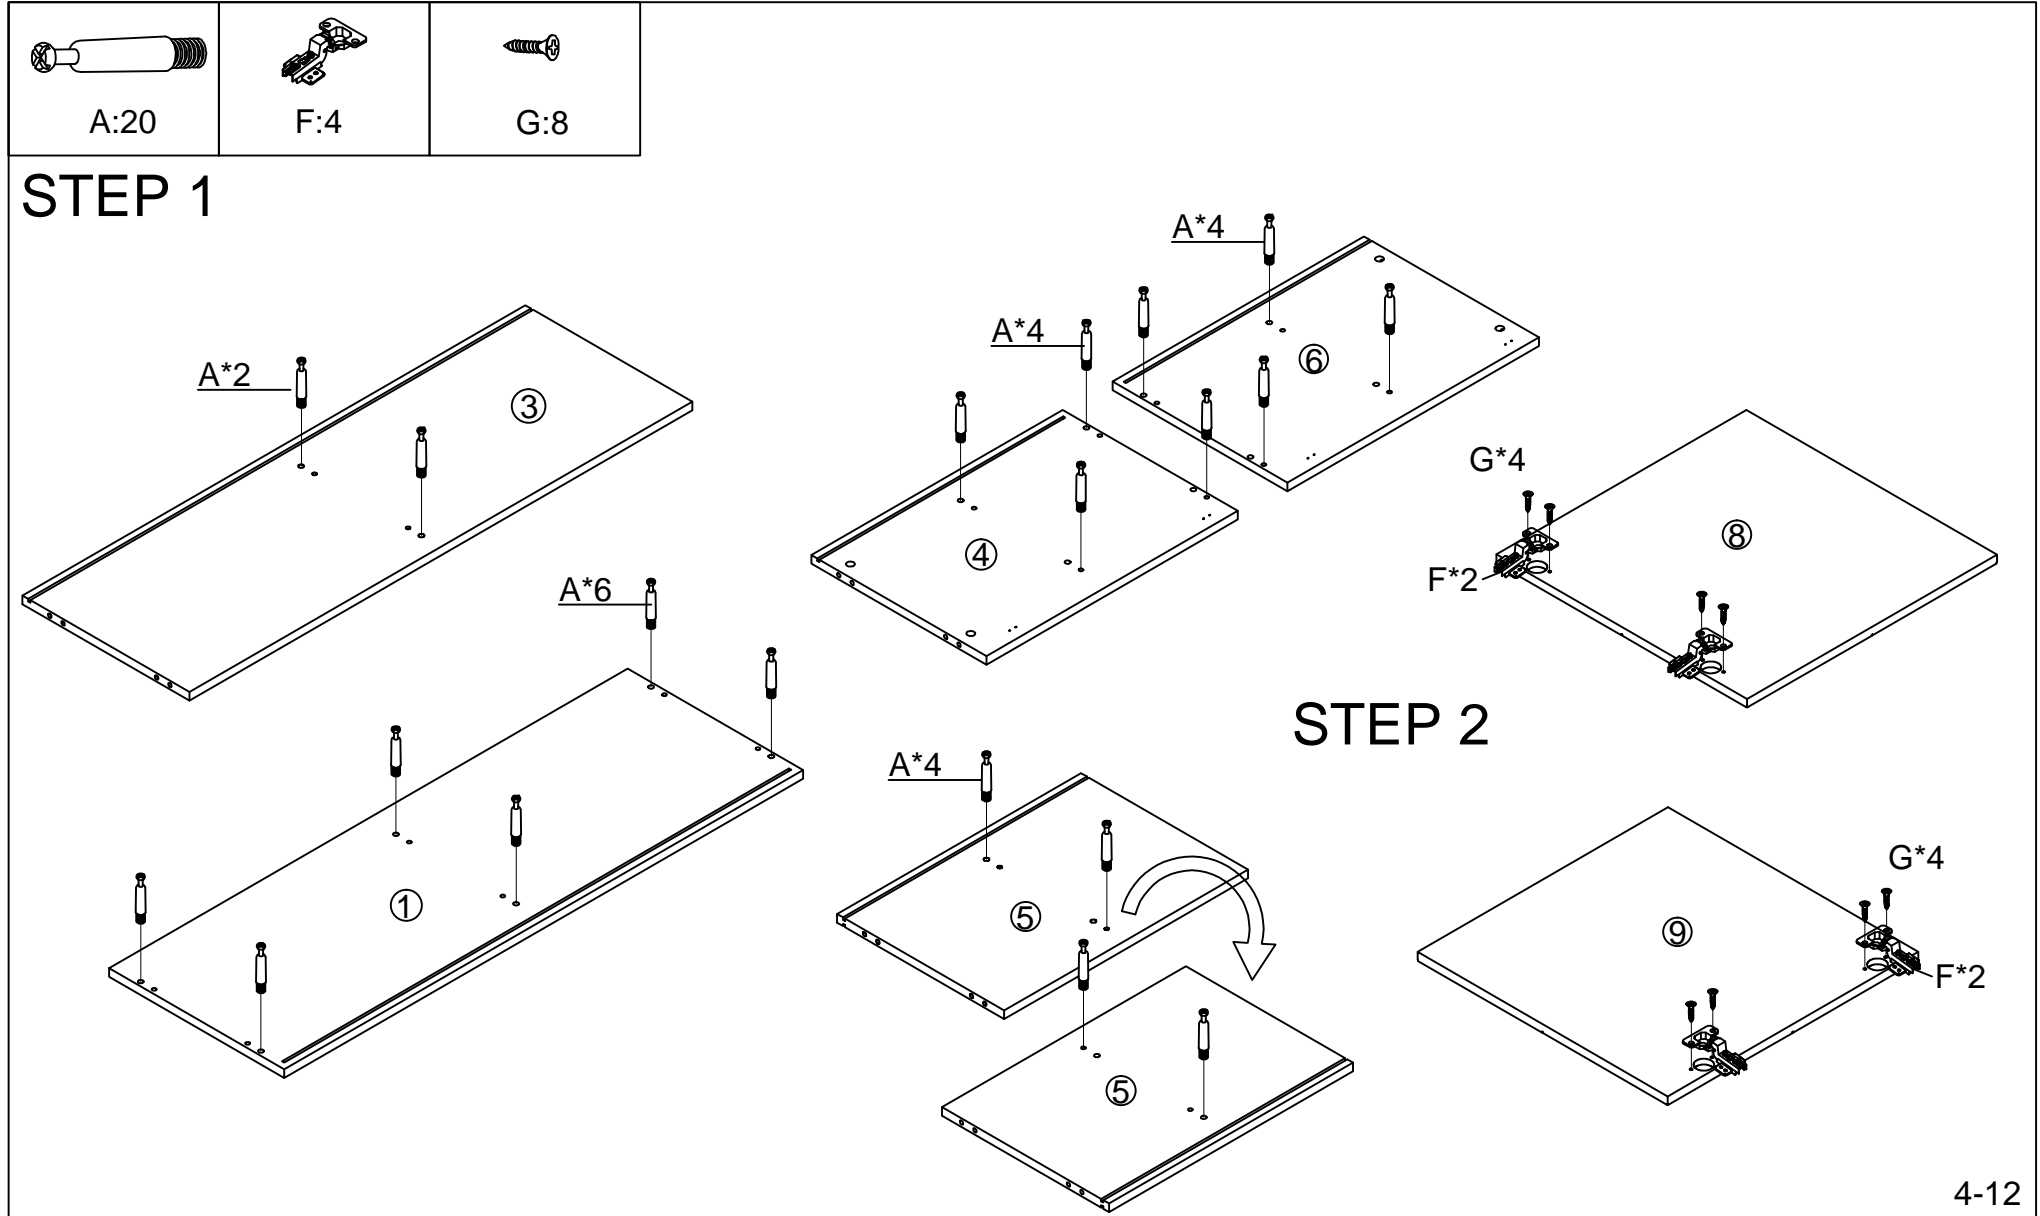

Do not use power tools

ASSEMBLY INSTRUCTION

ROWICO.

Item Name: Webster sideboard 124 white or grey/white

ART NO: 118811/118815

ASSEMBLY INSTRUCTION

ROWICO.

Item Name: Webster sideboard 124 white or grey/white

ART NO: 118811/118815

ASSEMBLY INSTRUCTION

ROWICO.

Item Name: Webster sideboard 124 white or grey/white

ART NO: 118811/118815

ASSEMBLY INSTRUCTION

ROWICO.

Item Name: Webster sideboard 124 white or grey/white