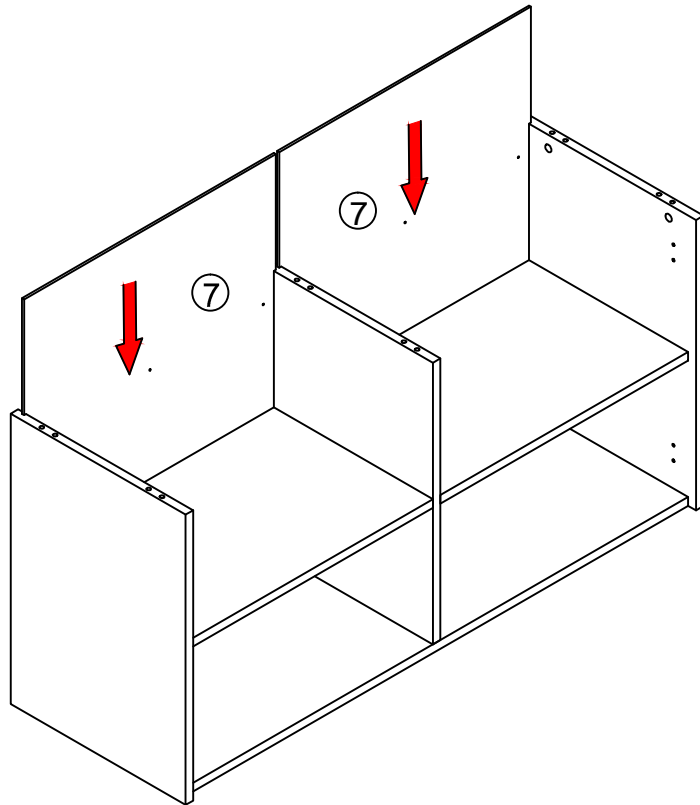

ASSEMBLY INSTRUCTION

ROWICO.

Item Name: Webster sideboard 124 white or grey/white

ART NO: 118811/118815