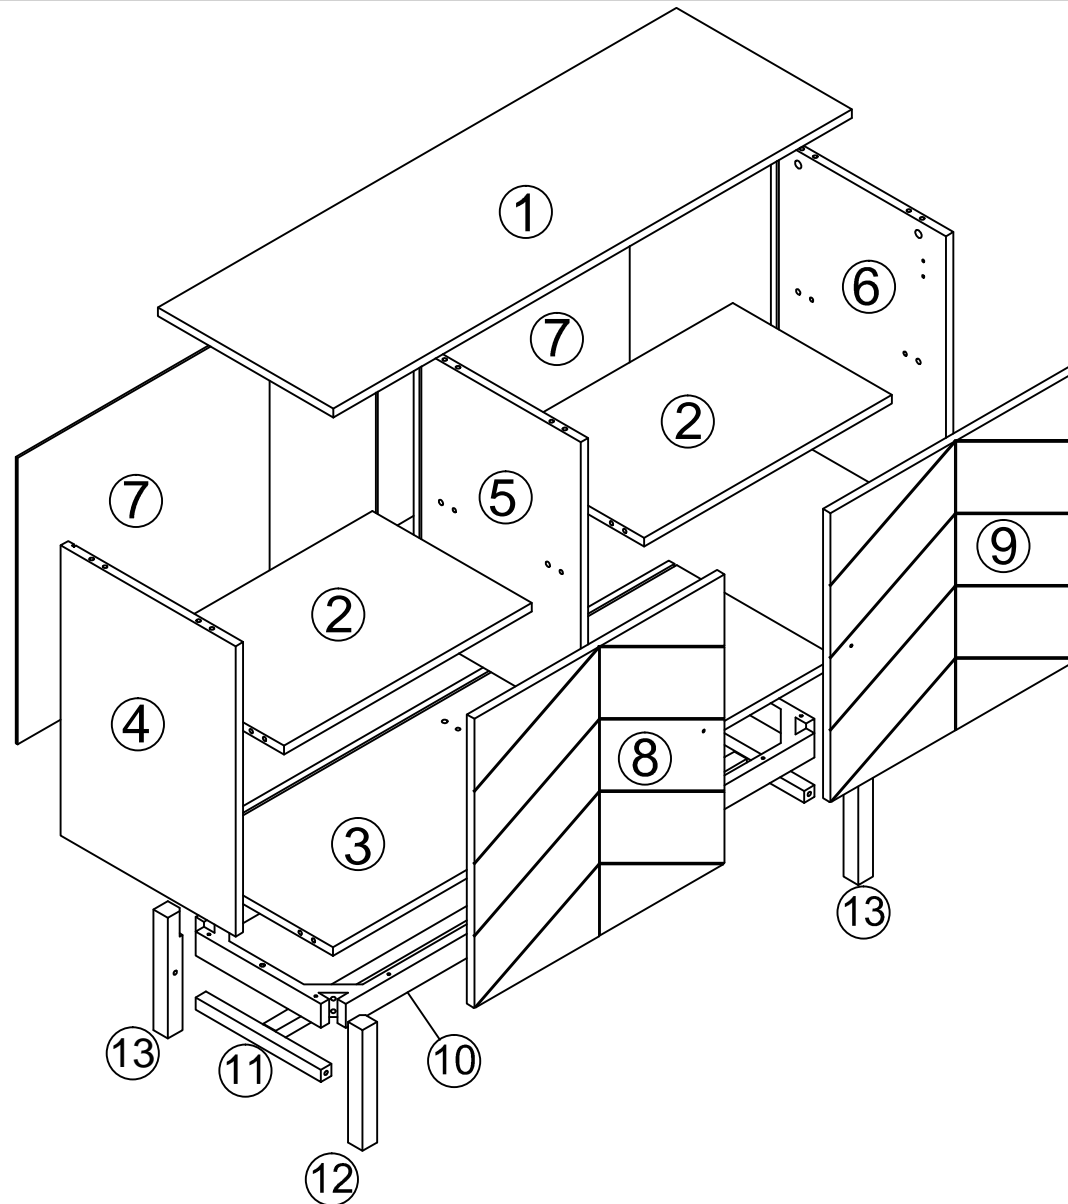

ASSEMBLY INSTRUCTION

ROWICO.

Item Name: Webster sideboard 124 white or grey/white

ART NO: 118811/118815

ASSEMBLY INSTRUCTION

ROWICO.

Item Name: Webster sideboard 124 white or grey/white

ART NO: 118811/118815

Do not use power tools

ASSEMBLY INSTRUCTION

ROWICO.

Item Name: Webster sideboard 124 white or grey/white

ART NO: 118811/118815

ASSEMBLY INSTRUCTION

ROWICO.

Item Name: Webster sideboard 124 white or grey/white

ART NO: 118811/118815

ASSEMBLY INSTRUCTION

ROWICO.

Item Name: Webster sideboard 124 white or grey/white

ART NO: 118811/118815

ASSEMBLY INSTRUCTION

ROWICO.

Item Name: Webster sideboard 124 white or grey/white