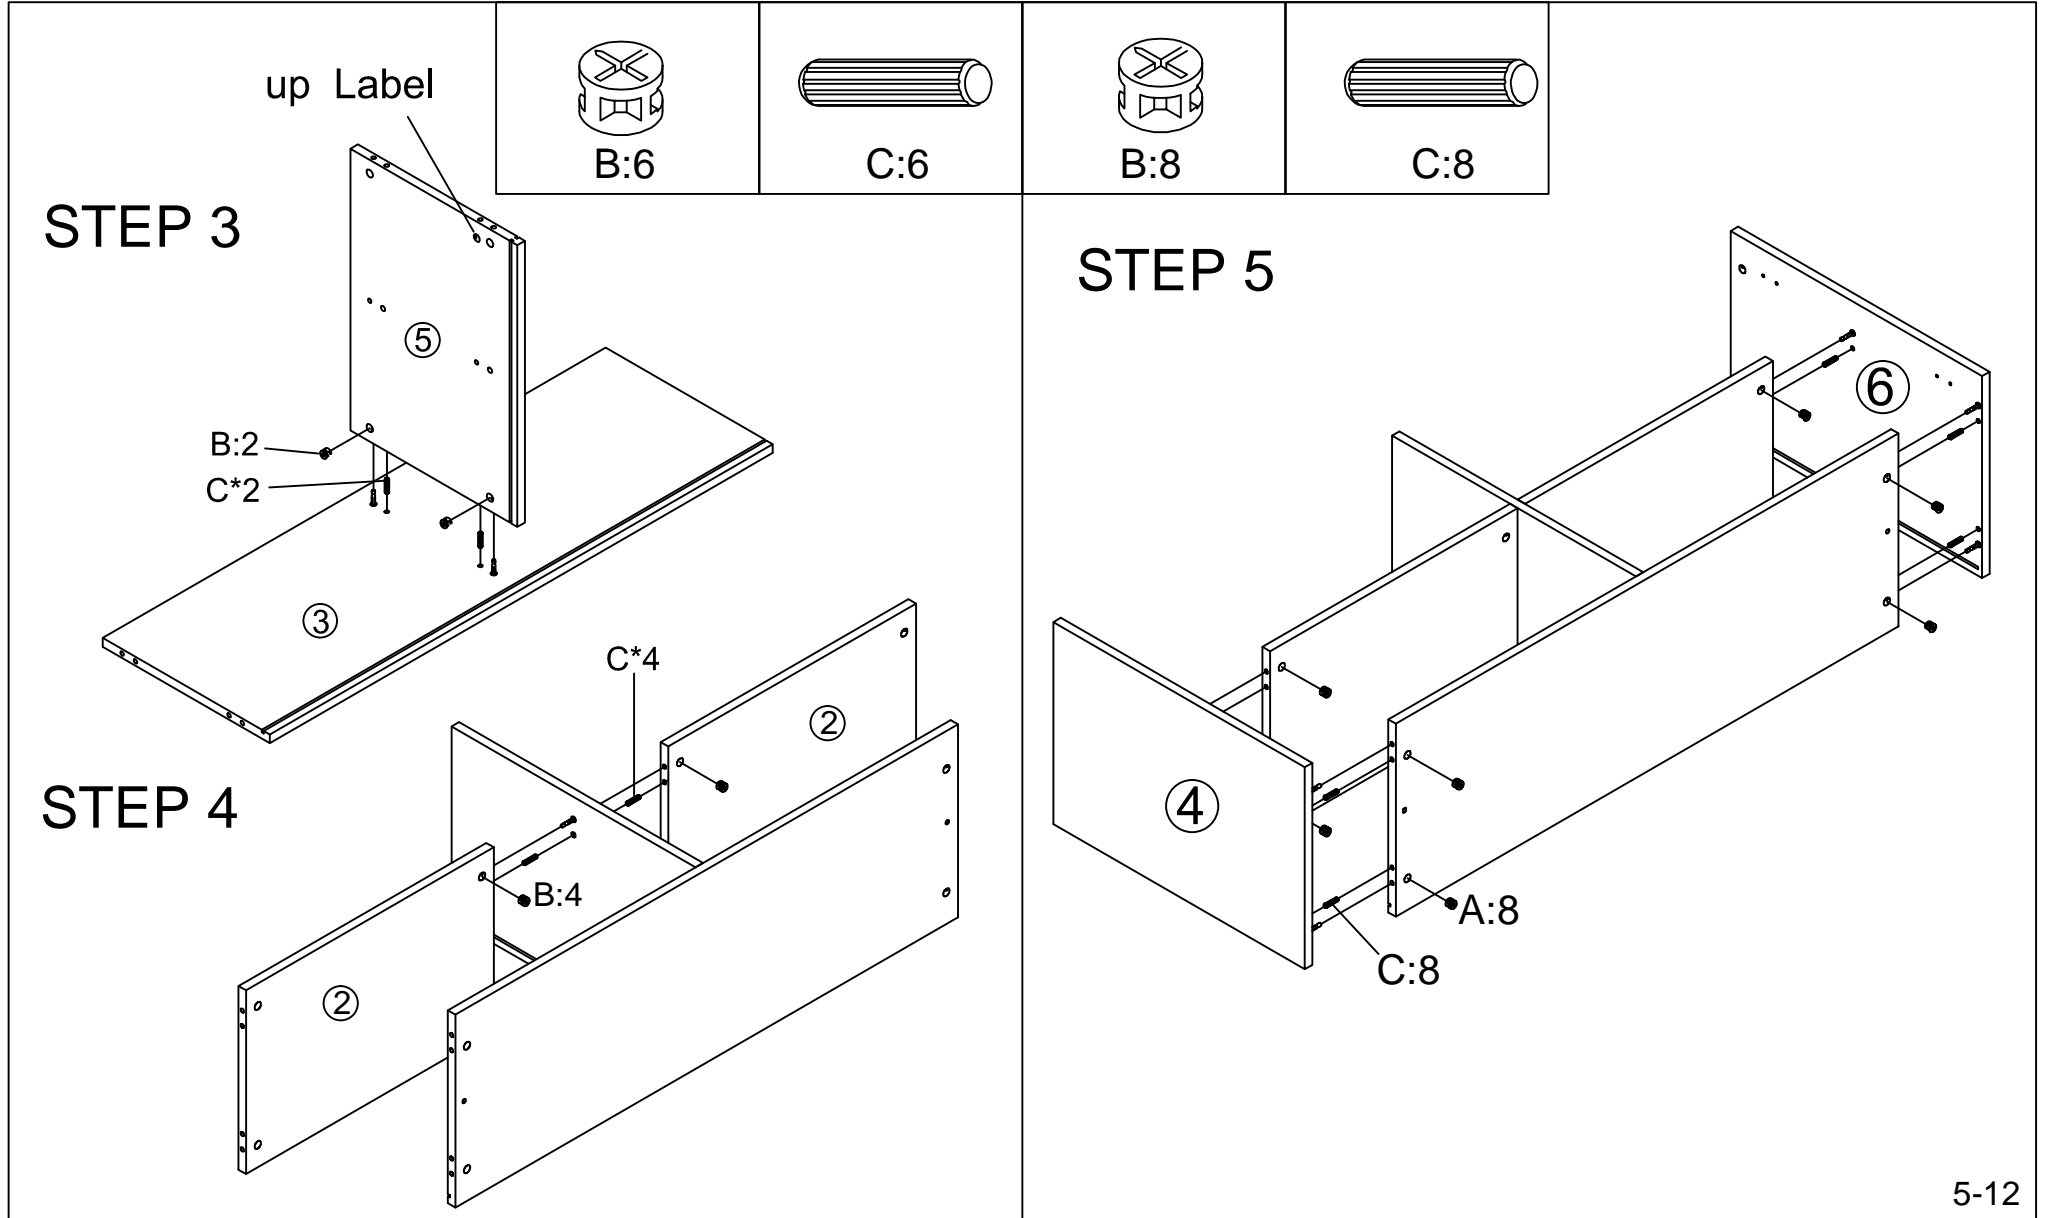

Do not use power tools

ASSEMBLY INSTRUCTION

ROWICO.

Item Name: Webster sideboard 124 white or grey/white

ART NO: 118811/118815

ASSEMBLY INSTRUCTION

ROWICO.

Item Name: Webster sideboard 124 white or grey/white

ART NO: 118811/118815

ASSEMBLY INSTRUCTION

ROWICO.

Item Name: Webster sideboard 124 white or grey/white

ART NO: 118811/118815

ASSEMBLY INSTRUCTION

ROWICO.

Item Name: Webster sideboard 124 white or grey/white

ART NO: 118811/118815

STEP 6

B:6

C:6

STEP 7

ASSEMBLY INSTRUCTION

ROWICO.

Item Name: Webster sideboard 124 white or grey/white