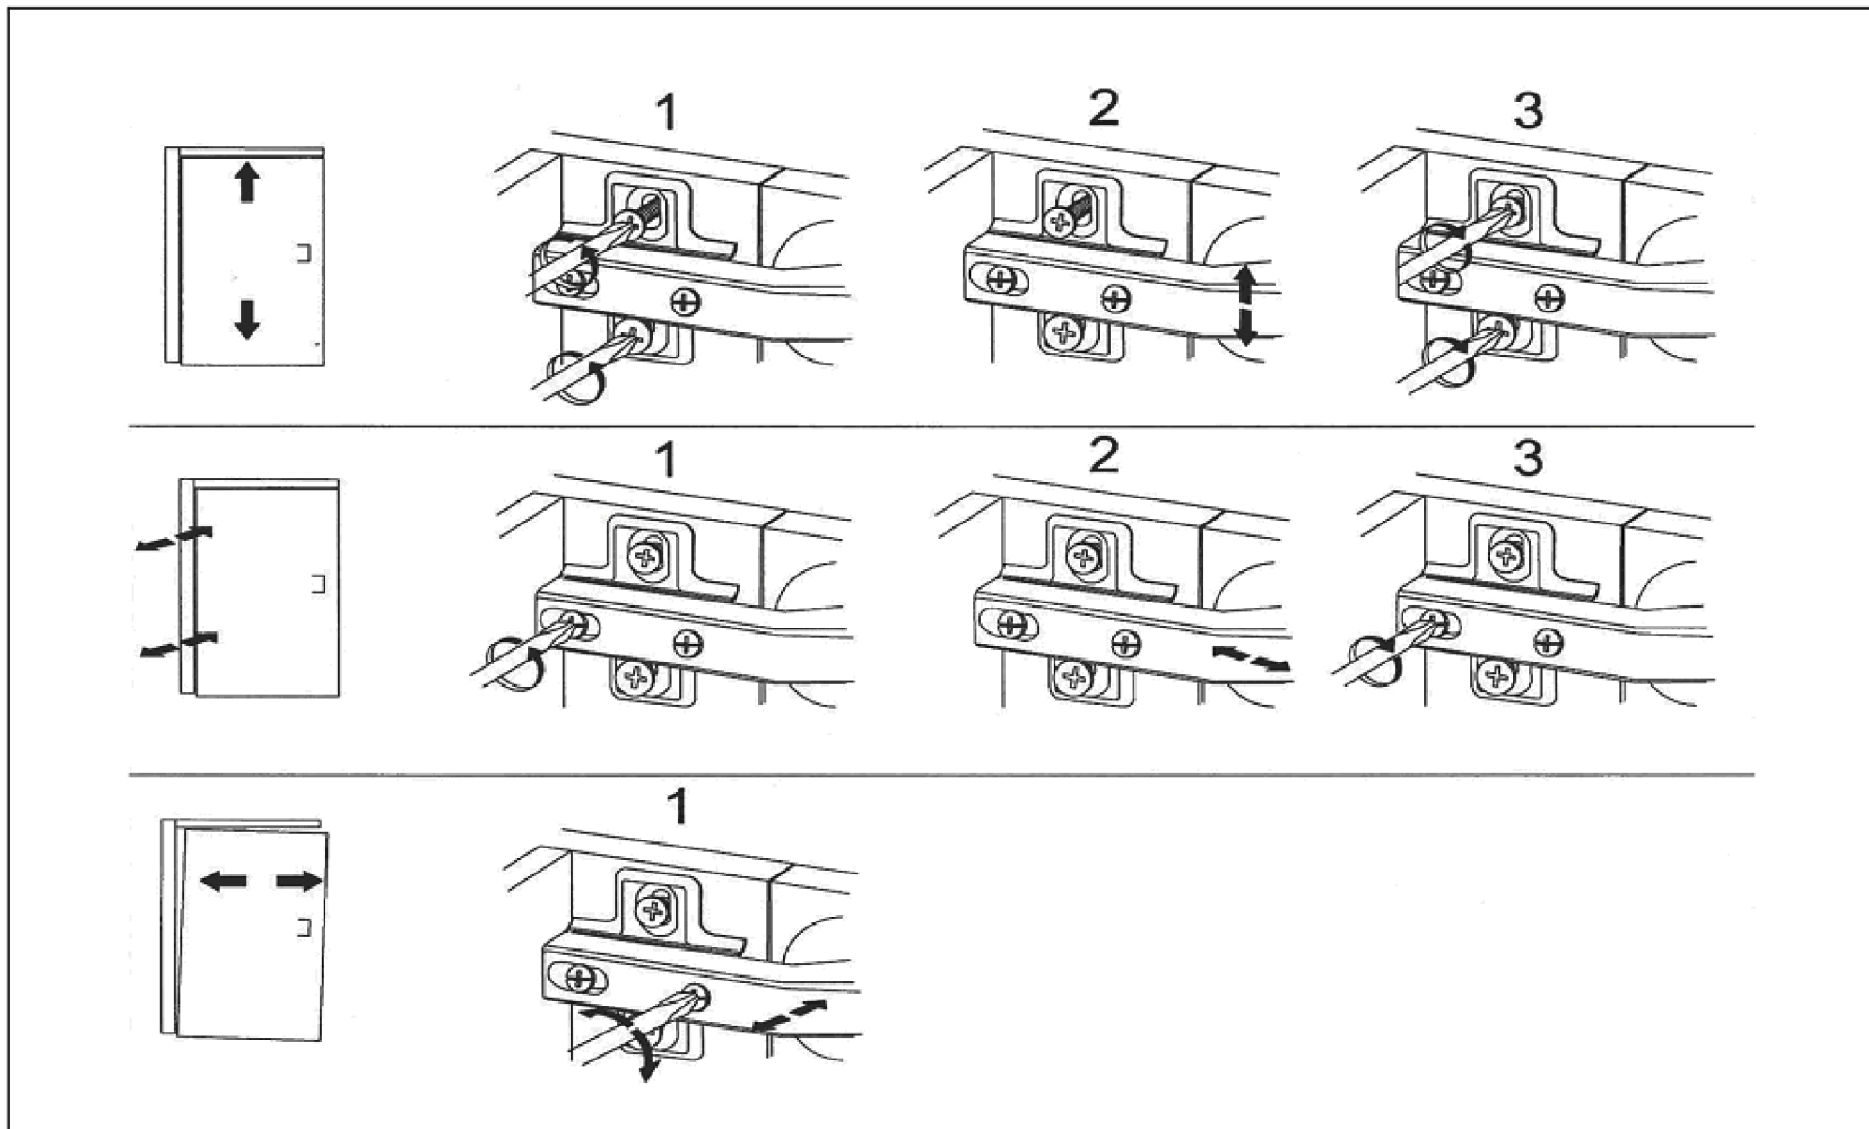

STEP 14

10-12

ASSEMBLY INSTRUCTION

ROWICO.

Item Name: Webster sideboard 124 white or grey/white

ART NO: 118811/118815

ASSEMBLY INSTRUCTION

ROWICO.