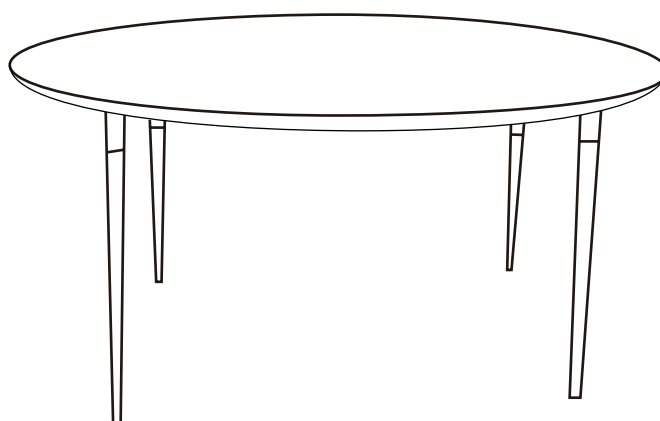

Item Name Fusion turned legs oak colour / white

ART NO.:118211/118210

ROWICO.

	A	B	C	D	E
					
Oval table top		4#	M6 X 17.5mm	M6	M6
118201	X 4	X 1	X24	X16	X24

Item Name Fusion turned legs oak colour / white

ART NO.:118211/118210

ROWICO.

 Round table top	 A	 B 4#	 C M6 X 17.5mm	 D M6	 E M6
118202	X 4	X 1	X24	X24	X24