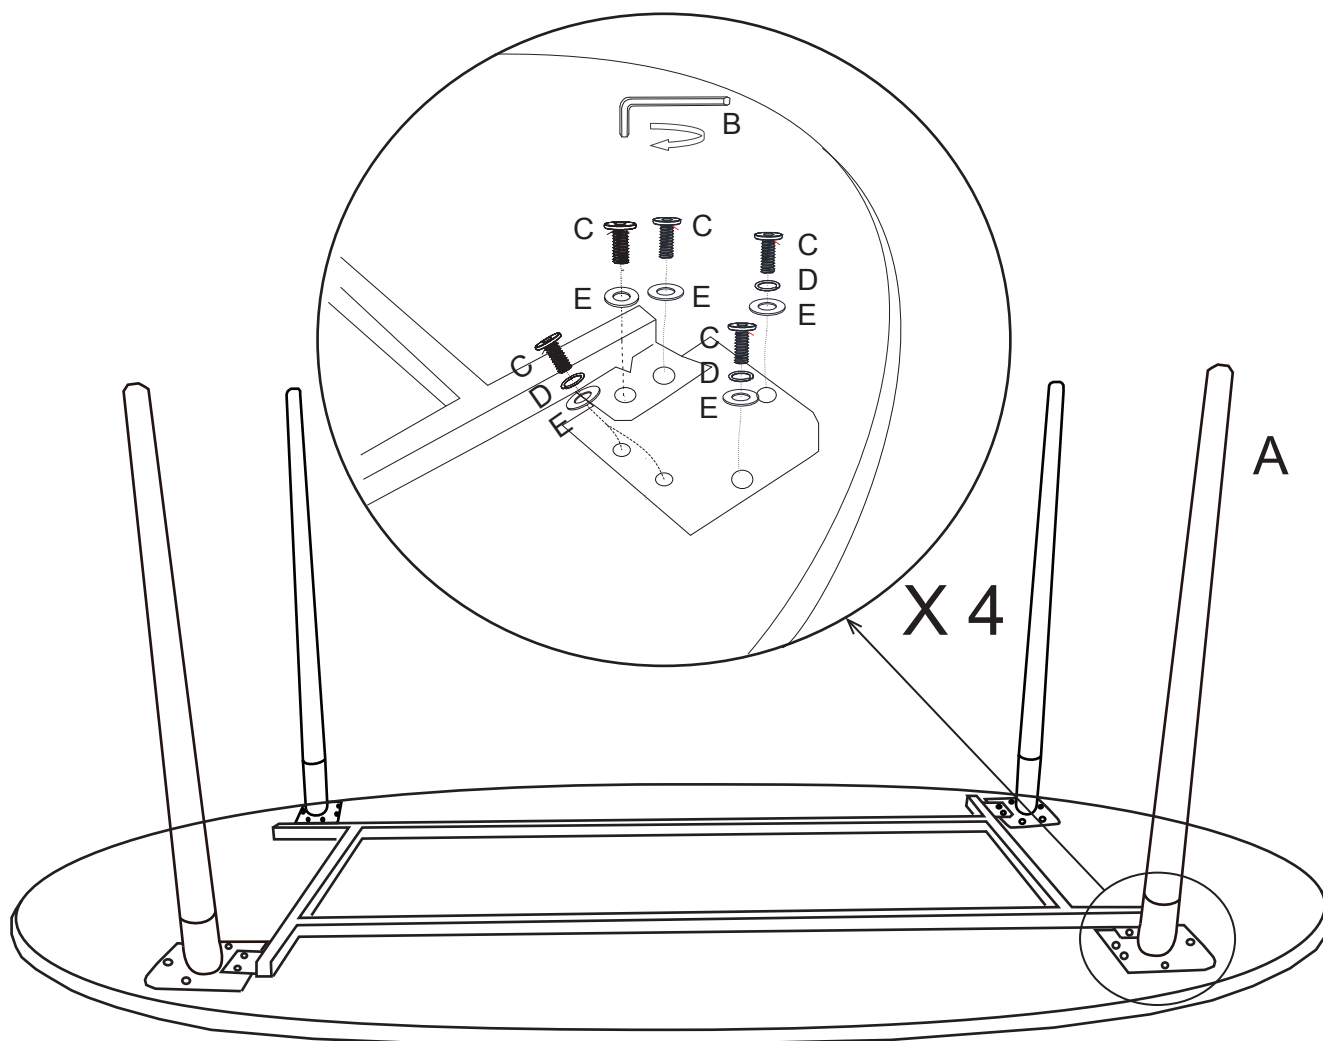

Item Name Fusion turned legs oak colour / white

ART NO.:118211/118210

ROWICO.

	A	B	C	D	E
					
Oval table top		4#	M6 X 17.5mm	M6	M6
118201	X 4	X 1	X24	X16	X24

Item Name Fusion turned legs oak colour / white

ART NO.:118211/118210

ROWICO.

 Round table top	 A	 B 4#	 C M6 X 17.5mm	 D M6	 E M6
118202	X 4	X 1	X24	X24	X24