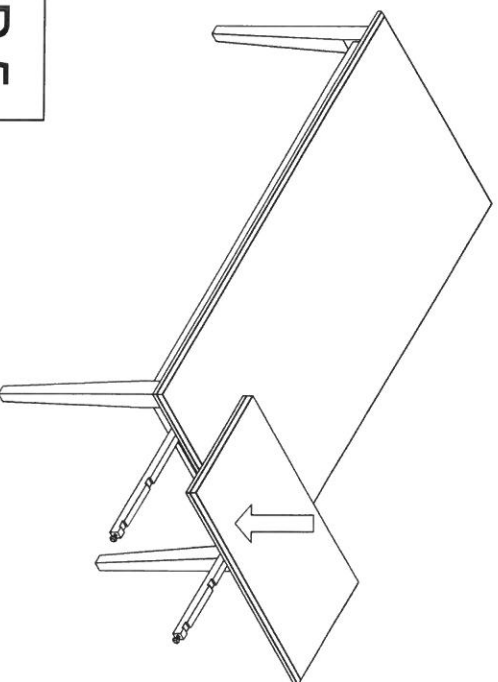

Item Name:Koster extension 50x100 white
ART NO.: 106510

ASSEMBLY INSTRUCTION

Row:co
ROVINGO

NO.	PARTS	Q'TY
A		1
1		2
2		2
3		10

STEP 1

STEP 2

ASSEMBLY INSTRUCTION

STEP 3

STEP 5

STEP 4

STEP 6

ASSEMBLY INSTRUCTION

ROWICO

STEP 1

To get the extension-stick needs to loosen a screw inserted in the frame in the bottom.

STEP 2

When the extension leaf is in place, the screw is screwed in order to adjust the level.