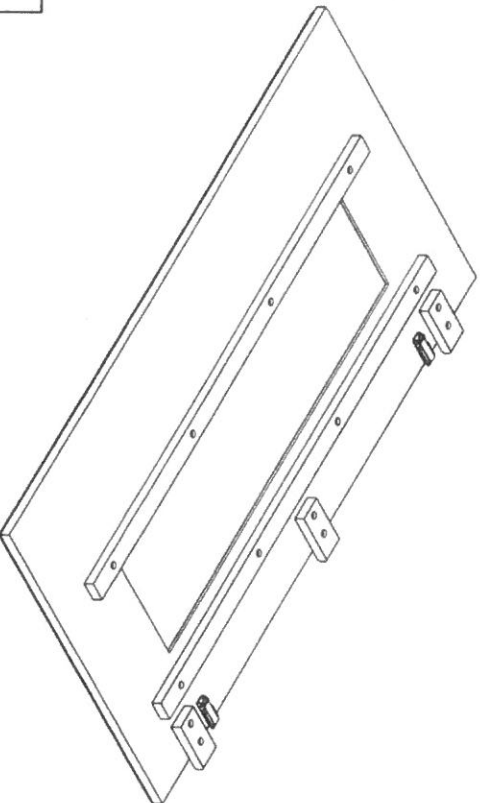

Item Name:Koster extension 50x100 white
ART NO.: 106510

ASSEMBLY INSTRUCTION

Row:co
ROVINGO

NO.	PARTS	Q'TY
A		1
1		2
2		2
3		10

STEP 1

STEP 2

ASSEMBLY INSTRUCTION

STEP 3

STEP 5

STEP 4

STEP 6

ASSEMBLY INSTRUCTION

ROWICO

STEP 1

To get the extension-stick needs to loosen a screw inserted in the frame in the bottom.

STEP 2

When the extension leaf is in place, the screw is screwed in order to adjust the level.