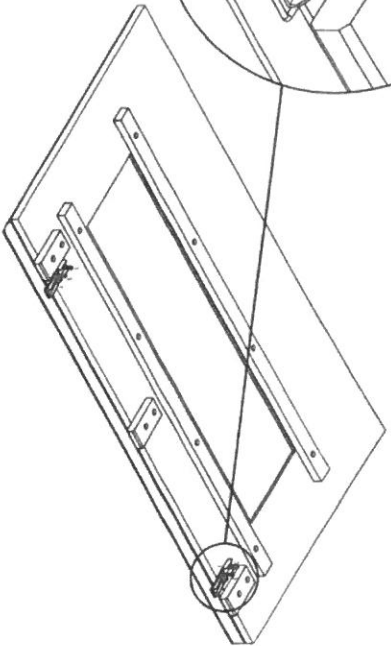

Item Name:Koster extension 50x100 white
ART NO.: 106510

ASSEMBLY INSTRUCTION

Row:co
ROVINGO

NO.	PARTS	Q'TY
A		1
1		2
2		2
3		10

STEP 1

STEP 2

ASSEMBLY INSTRUCTION

STEP 3

STEP 5

STEP 4

STEP 6

ASSEMBLY INSTRUCTION

ROWICO

STEP 1

To get the extension-stick needs to loosen a screw inserted in the frame in the bottom.

STEP 2

When the extension leaf is in place, the screw is screwed in order to adjust the level.