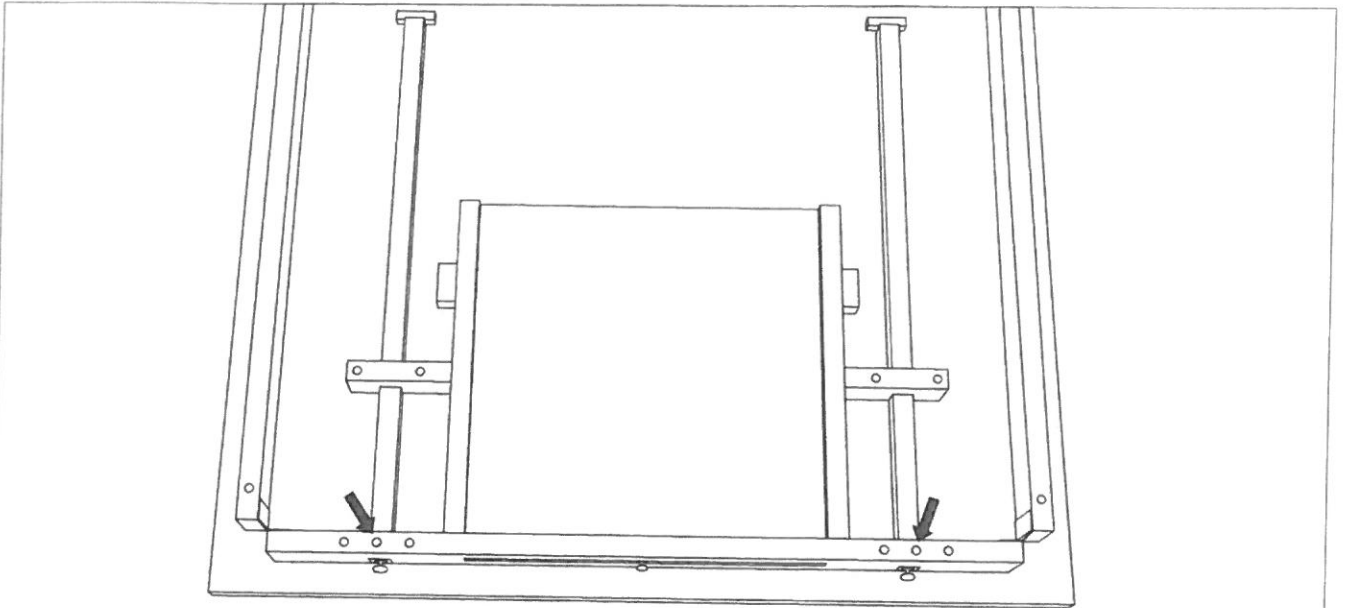

STEP 5

STEP 4

STEP 6

ASSEMBLY INSTRUCTION

ROWICO

STEP 1

To get the extension-stick needs to loosen a screw inserted in the frame in the bottom.

STEP 2

When the extension leaf is in place, the screw is screwed in order to adjust the level.