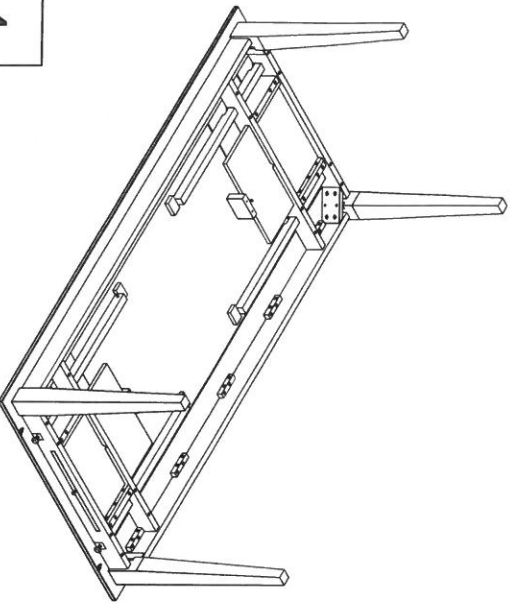

Item Name:Koster extension 50x100 white
ART NO.: 106510

ASSEMBLY INSTRUCTION

Row:co
ROVINGO

NO.	PARTS	Q'TY
A		1
1		2
2		2
3		10

STEP 1

STEP 2

ASSEMBLY INSTRUCTION

STEP 3

STEP 5

STEP 4

STEP 6

ASSEMBLY INSTRUCTION

ROWICO

STEP 1

To get the extension-stick needs to loosen a screw inserted in the frame in the bottom.

STEP 2

When the extension leaf is in place, the screw is screwed in order to adjust the level.