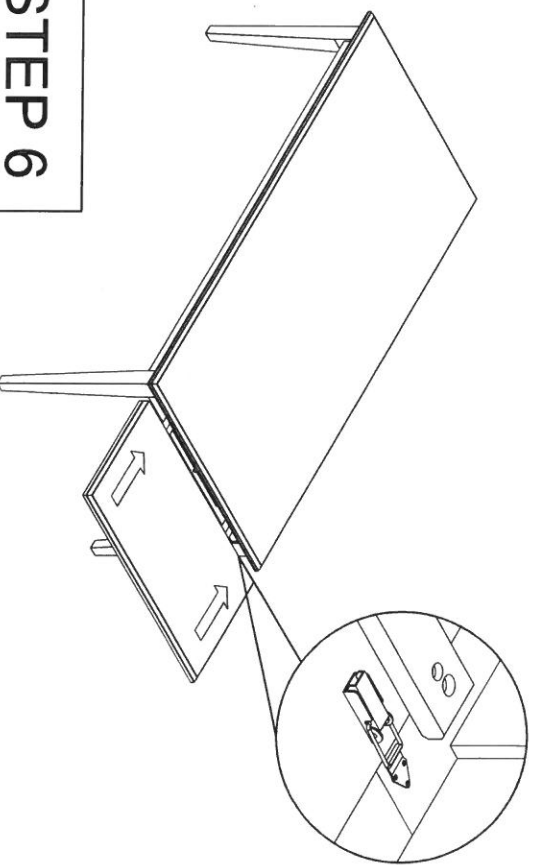

Item Name:Koster extension 50x100 white
ART NO.: 106510

ASSEMBLY INSTRUCTION

Row:co
ROVINGO

NO.	PARTS	Q'TY
A		1
1		2
2		2
3		10

STEP 1

STEP 2

ASSEMBLY INSTRUCTION

STEP 3

STEP 5

STEP 4

STEP 6

ASSEMBLY INSTRUCTION

ROWICO

STEP 1

To get the extension-stick needs to loosen a screw inserted in the frame in the bottom.

STEP 2

When the extension leaf is in place, the screw is screwed in order to adjust the level.