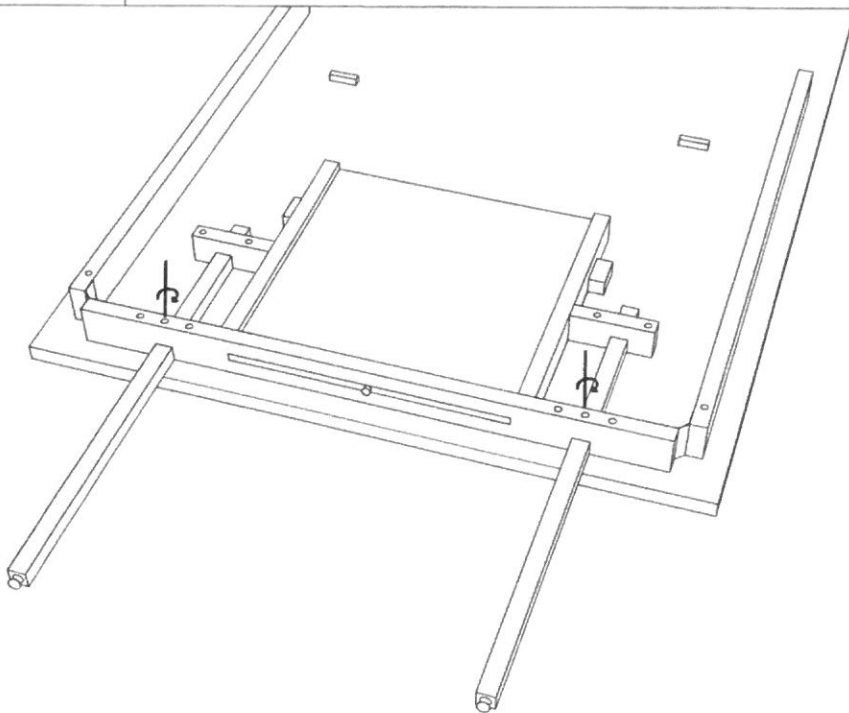

Item Name:Koster extension 50x100 white
ART NO.: 106510

ASSEMBLY INSTRUCTION

Row:co
ROVINGO

NO.	PARTS	Q'TY
A		1
1		2
2		2
3		10

STEP 1

STEP 2

ASSEMBLY INSTRUCTION

STEP 3

STEP 5

STEP 4

STEP 6

ASSEMBLY INSTRUCTION

ROWICO

STEP 1

To get the extension-stick needs to loosen a screw inserted in the frame in the bottom.

STEP 2

When the extension leaf is in place, the screw is screwed in order to adjust the level.