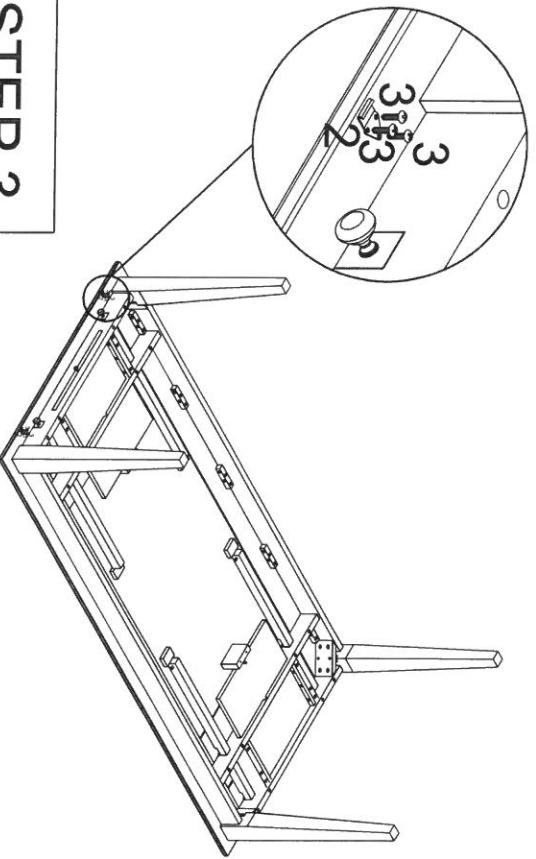

Item Name:Koster extension 50x100 white
ART NO.: 106510

ASSEMBLY INSTRUCTION

Row:co
ROVINGO

NO.	PARTS	Q'TY
A		1
1		2
2		2
3		10

STEP 1

STEP 2

ASSEMBLY INSTRUCTION

STEP 3

STEP 5

STEP 4

STEP 6

ASSEMBLY INSTRUCTION

ROWICO

STEP 1

To get the extension-stick needs to loosen a screw inserted in the frame in the bottom.

STEP 2

When the extension leaf is in place, the screw is screwed in order to adjust the level.