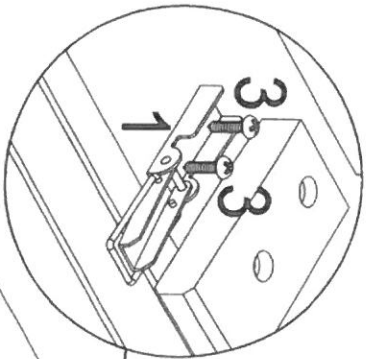

Item Name:Koster extension 50x100 white
ART NO.: 106510

ASSEMBLY INSTRUCTION

Row:co
ROVINGO

NO.	PARTS	Q'TY
A		1
1		2
2		2
3		10

STEP 1

STEP 2

ASSEMBLY INSTRUCTION

STEP 3

STEP 5

STEP 4

STEP 6

ASSEMBLY INSTRUCTION

ROWICO

STEP 1

To get the extension-stick needs to loosen a screw inserted in the frame in the bottom.

STEP 2

When the extension leaf is in place, the screw is screwed in order to adjust the level.